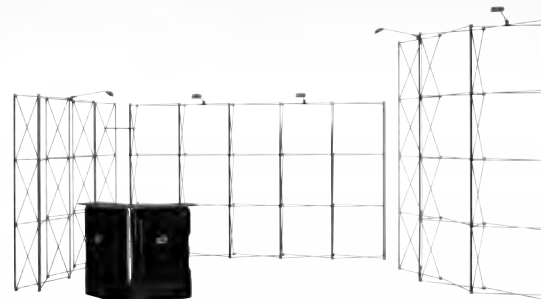

- 1 pc Case & Counter
- 1 pc Pop Up Magnetic 3x3 straight
- 1 pc Pop Up Magnetic 5x3 straight
- 1 pc Pop Up Magnetic 3x4 curved

- Connection kit + flat sides
- 1 pc Brochure Stand
- 1 pc Curtain profile
- Spotlights

≈3x6m 10x20'